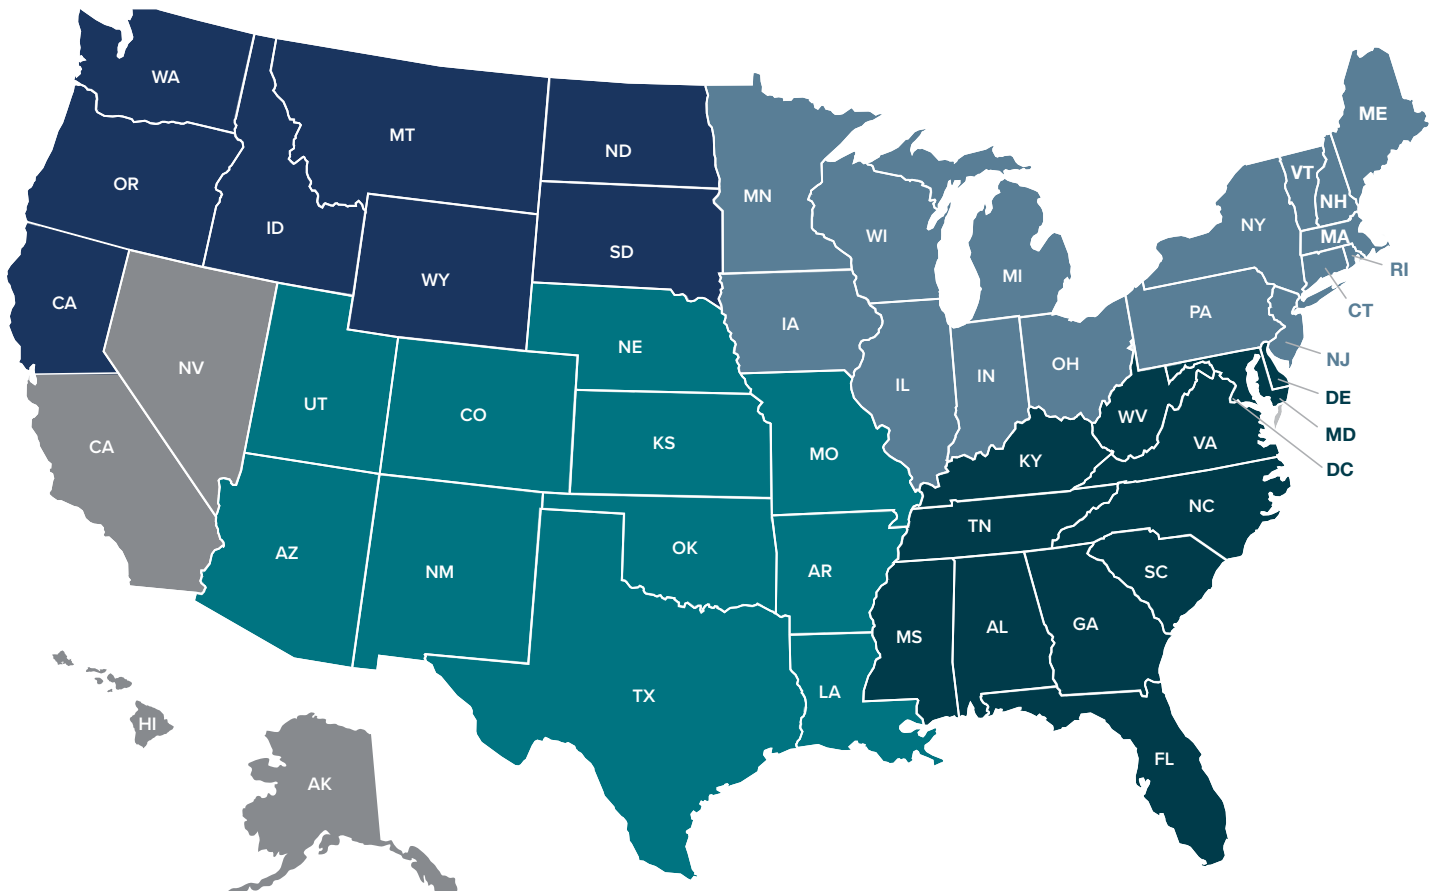

# CAPITAL SQUARE

**Margo Steahly**  
National Sales Director  
202.763.6061  
msteahly@capitalsquare1031.com

**Brad Kahan**  
Northwest Sales  
818.519.0496  
bkahan@capitalsquare1031.com

**Tamara Darling**  
Southwest Sales  
949.412.8042  
tdarling@capitalsquare1031.com